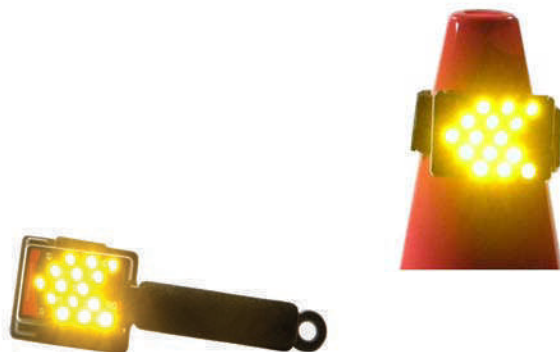

PATENT PENDING

Signal Safe is the versatile strap-on version of Signal Gloves

SAFE SPECS

- Electronics rotate to point in any direction
- Adjustable Velstretch strap
- Multiple Velcro tabs for unlimited adjustments
- Attaches to user's arm, leg, belt, paddle, vehicle, etc.

ELECTRONIC SPECS

- Powerful LED's producing 200,000 mcd (average)
- 9 LEDs produce X Pattern
- 5 LEDs produce each of three arrows
- All lights aimed where you want them
- Product cannot be overcharged
- Automatic turn off before battery is exhausted
- Battery protection and on board protection
- Charge through any USB Port
- Wall and car chargers contain USB ports
- Split cable allows for dual charging
- Charge level displayed upon turning on
- 20 minute charge produces 8 hours of continuous use
- Durable electronics case
- Water resistant

4 OPERATION MODES

- Signal Mode**
 - Unit in vertical position produces X pattern
 - Unit in horizontal position produces chasing arrows
 - Unit held down turns all lights off
- Strobe Mode**
 - High visibility strobe effect
- Arrow Mode**
 - Continuous chasing arrows
- Flashlight Mode**
 - Bright flashlight - lights stay on

BE SEEN ... SAVE LIVES

Patterns visible over 300 feet
Lights visible over 1/4 mile
The worse the conditions, the better you are seen

2 Electronic Units with Straps, Charging Equipment, and Storage Case
MSRP \$139.00