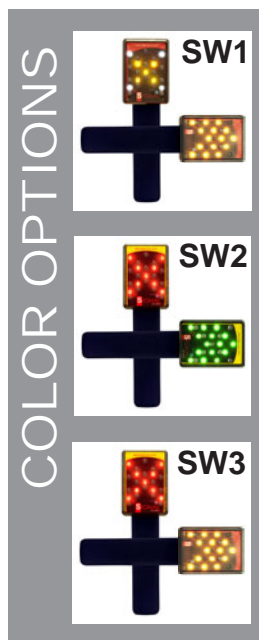

BE SEEN ...
SAVE LIVES

PATENT PENDING

**Lighted Traffic Control Wands
automatically change color and
pattern based only on unit position**

WAND SPECS

- Lightweight paddle
- Solid PVC for excellent durability
- Foam grip for comfort
- Elastic lanyard integrated into paddle
- Intuitive and easy to use
- Paddle light intensity is easy to control

Patterns visible over 300 feet
Lights visible over 1/4 mile

**The worse the conditions,
the better you are seen**

ELECTRONIC SPECS

- Powerful LED's producing 200,000 mcd (average)
- 9 LEDs produce X Pattern
- 5 LEDs produce each of three arrows
- All lights aimed where you want them
- Each wand works independently
- Product cannot be overcharged
- Automatic turn off before battery is exhausted
- Battery protection and on board protection
- Patented automatic color and pattern change without switch - motion controlled
- Charge through any USB Port
- Wall and car chargers contain USB ports
- Split cable allows for dual charging
- Charge Level displayed upon turning on
- 20 minute charge produces 8 hours of continuous use
- Durable electronics case - wedge shaped for optimal visibility
- Water Resistant

4 OPERATION MODES

- Signal Mode
 - Held vertical produces X pattern
 - Held horizontal produces chasing arrows
 - Held down turns all lights off
- Strobe Mode
 - High visibility strobe effect
- Arrow Mode
 - Continuous chasing arrows
- Flashlight Mode
 - Bright flashlight - lights stay on